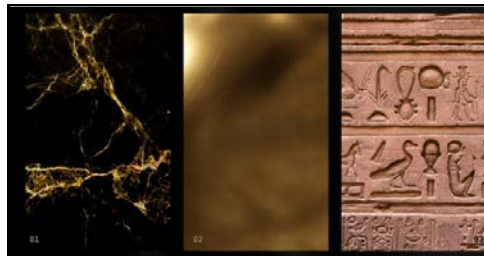

Materiality