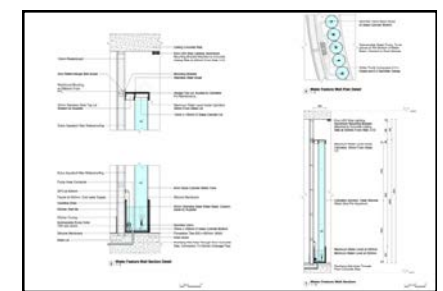

PAMELLA SILVA

INTERIOR DESIGNER

Email: contact@pamellasilva.com

Website: www.pamellasilva.com

Location: Sydney, Australia

Project Akira Back

Modern Japanese Restaurant

Address

Level 2, Northern end of the Overseas Passenger Terminal, Circular Quay W, The Rocks NSW

Area

1338 m2

Concept

Akira Back Restaurant in Sydney draws inspiration from the elemental force of Water, embodied in Chef Akira Back's modern Japanese cuisine. With a profound connection to water through his background as a snowboarder, Chef Akira emphasises seafood in his culinary journey. The restaurant's design mirrors the ebb and flow of tides, featuring water-themed elements, alabaster bars, and turquoise hues, creating a stylish and elegant space that pays homage to the sea.

Software & Skills

Revit

SketchUp + V-Ray

Photoshop

Hand Drawing