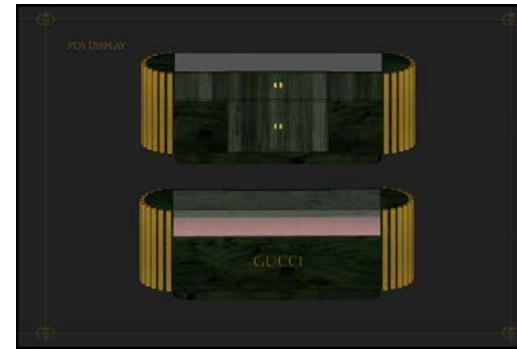

PAMELLA SILVA

INTERIOR DESIGNER

Email: contact@pamellasilva.com

Website: www.pamellasilva.com

Location: Sydney, Australia

Project Gucci Store

Sydney Flagship

Address

188 Pitt Street Shop 3021/4004
Westfield Sydney, Sydney NSW

Area

617 m²

Concept

The Enchanted Gucci Forest concept embodies Gucci's maximalist ethos in a surreal journey through opulence and romance. Dominated by deep green tones with hints of pink, the store immerses visitors in a magical woodland with custom-made tree-shaped acoustic panels and gleaming brass shelving units. The fusion of modern design and biomimicry creates a whimsical and mysterious atmosphere, offering a unique shopping experience. The VIP glass dome lounge epitomises Gucci's luxurious and classical style, inviting customers to indulge in the brand's rich heritage.

Software & Skills

SketchUp + V-Ray

Hand Drawing