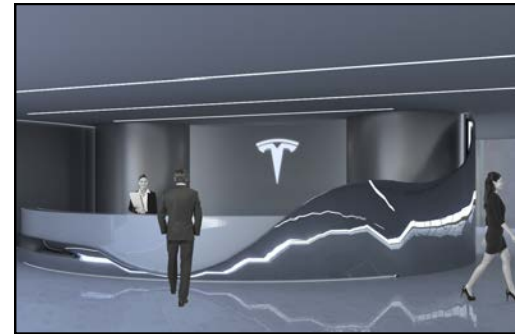

PAMELLA SILVA

INTERIOR DESIGNER

Email: contact@pamellasilva.com
Website: www.pamellasilva.com
Location: Sydney, Australia

Project Tesla

Sydney's Headquarters

Address

Level 24, 1 Bligh Street,
Sydney NSW

Area

1617 m²

Concept

Embracing minimalism and Tesla's sleek aesthetic, the design blends futuristic elements, notably in the reception area. A chrome-finished curved desk, seamlessly integrated into the wall, becomes a distinctive focal point. The chosen colour palette precisely mirrors Tesla's identity, and every detail reflects a fusion of futuristic and minimalist features. Overall, the design embodies Tesla's pioneering spirit, aligning the workspace aspect with the brand's commitment to innovation and sustainability.

Software & Skills

Revit
SketchUp + V-Ray
FF&E Schedule
Hand Drawing

Sketch - Reception