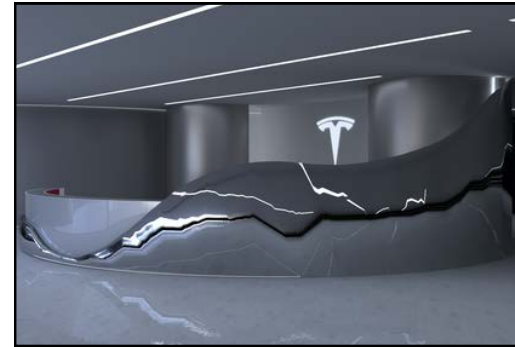

PAMELLA SILVA

INTERIOR DESIGNER

Email: contact@pamellasilva.com
Website: www.pamellasilva.com
Location: Sydney, Australia

Project Tesla

Sydney's Headquarters

Address

Level 24, 1 Bligh Street,
Sydney NSW

Area

1617 m²

Concept

Embracing minimalism and Tesla's sleek aesthetic, the design blends futuristic elements, notably in the reception area. A chrome-finished curved desk, seamlessly integrated into the wall, becomes a distinctive focal point. The chosen colour palette precisely mirrors Tesla's identity, and every detail reflects a fusion of futuristic and minimalist features. Overall, the design embodies Tesla's pioneering spirit, aligning the workspace aspect with the brand's commitment to innovation and sustainability.

Software & Skills

Revit
SketchUp + V-Ray
FF&E Schedule
Hand Drawing

Sketch - Reception