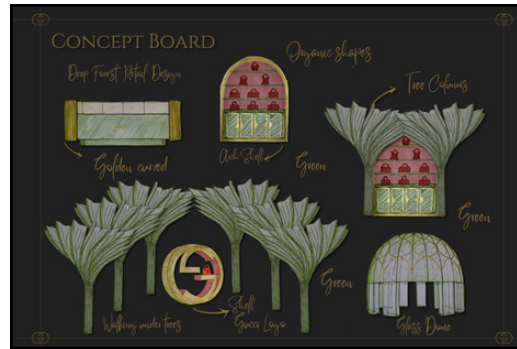

PAMELLA SILVA

INTERIOR DESIGNER

Email: contact@pamellasilva.com

Website: www.pamellasilva.com

Location: Sydney, Australia

Project Gucci Store

Sydney Flagship

Address

188 Pitt Street Shop 3021/4004
Westfield Sydney, Sydney NSW

Area

617 m²

Concept

The Enchanted Gucci Forest concept embodies Gucci's maximalist ethos in a surreal journey through opulence and romance. Dominated by deep green tones with hints of pink, the store immerses visitors in a magical woodland with custom-made tree-shaped acoustic panels and gleaming brass shelving units. The fusion of modern design and biomimicry creates a whimsical and mysterious atmosphere, offering a unique shopping experience. The VIP glass dome lounge epitomises Gucci's luxurious and classical style, inviting customers to indulge in the brand's rich heritage.

Software & Skills

SketchUp + V-Ray

Hand Drawing