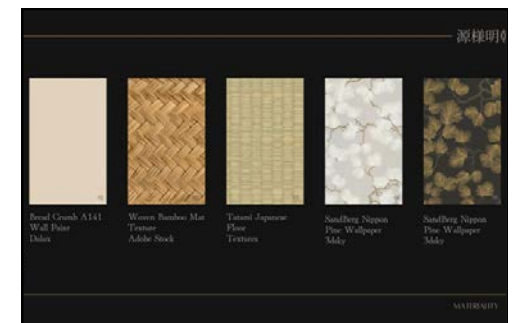

Materiality