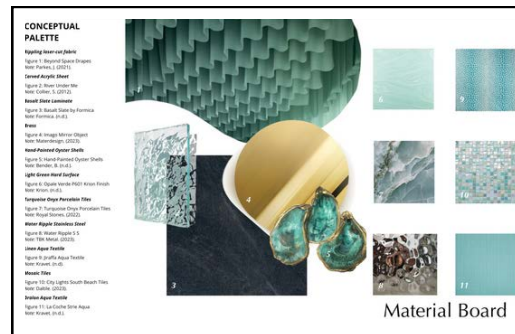

PAMELLA SILVA

INTERIOR DESIGNER

Email: contact@pamellasilva.com

Website: www.pamellasilva.com

Location: Sydney, Australia

Project Akira Back

Modern Japanese Restaurant

Address

Level 2, Northern end of the Overseas Passenger Terminal, Circular Quay W, The Rocks NSW

Area

1338 m2

Concept

Akira Back Restaurant in Sydney draws inspiration from the elemental force of Water, embodied in Chef Akira Back's modern Japanese cuisine. With a profound connection to water through his background as a snowboarder, Chef Akira emphasises seafood in his culinary journey. The restaurant's design mirrors the ebb and flow of tides, featuring water-themed elements, alabaster bars, and turquoise hues, creating a stylish and elegant space that pays homage to the sea.

Software & Skills

Revit

SketchUp + V-Ray

Photoshop

Hand Drawing