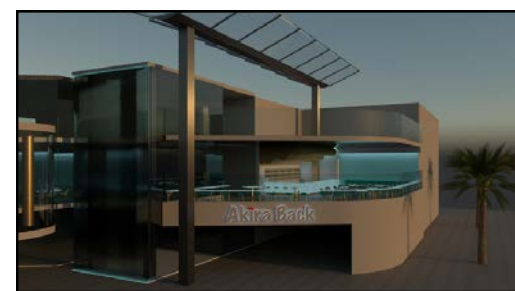

PAMELLA SILVA

INTERIOR DESIGNER

Email: contact@pamellasilva.com

Website: www.pamellasilva.com

Location: Sydney, Australia

Project Akira Back

Modern Japanese Restaurant

Address

Level 2, Northern end of the Overseas Passenger Terminal, Circular Quay W, The Rocks NSW

Area

1338 m2

Concept

Akira Back Restaurant in Sydney draws inspiration from the elemental force of Water, embodied in Chef Akira Back's modern Japanese cuisine. With a profound connection to water through his background as a snowboarder, Chef Akira emphasises seafood in his culinary journey. The restaurant's design mirrors the ebb and flow of tides, featuring water-themed elements, alabaster bars, and turquoise hues, creating a stylish and elegant space that pays homage to the sea.

Software & Skills

Revit

SketchUp + V-Ray

Photoshop

Hand Drawing