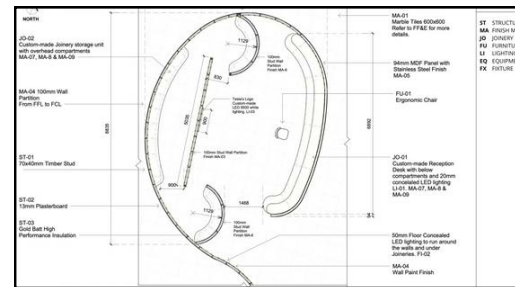

Inspiration Board

NO.	ITEM	LOCATION	DESCRIPTION	SUPPLIER	NOTES	LEAD TIME	QTY	COST	IMAGE	REV
MA-01	Desk	Reception Island	Custom-made chrome-finished desk with integrated LED lighting and stainless steel top.	MA-01	See notes	4 weeks	1	$10,000	[Image]	1
MA-02	Desk	Reception Island	Custom-made chrome-finished desk with integrated LED lighting and stainless steel top.	MA-02	See notes	4 weeks	1	$10,000	[Image]	1
MA-03	Desk	Reception Island	Custom-made chrome-finished desk with integrated LED lighting and stainless steel top.	MA-03	See notes	4 weeks	1	$10,000	[Image]	1
MA-04	Desk	Reception Island	Custom-made chrome-finished desk with integrated LED lighting and stainless steel top.	MA-04	See notes	4 weeks	1	$10,000	[Image]	1
MA-05	Desk	Reception Island	Custom-made chrome-finished desk with integrated LED lighting and stainless steel top.	MA-05	See notes	4 weeks	1	$10,000	[Image]	1

NO.	ITEM	LOCATION	DESCRIPTION	SUPPLIER	NOTES	LEAD TIME	QTY	COST	IMAGE	REV
MA-06	Desk	Reception Island	Custom-made chrome-finished desk with integrated LED lighting and stainless steel top.	MA-06	See notes	4 weeks	1	$10,000	[Image]	1
MA-07	Desk	Reception Island	Custom-made chrome-finished desk with integrated LED lighting and stainless steel top.	MA-07	See notes	4 weeks	1	$10,000	[Image]	1
MA-08	Desk	Reception Island	Custom-made chrome-finished desk with integrated LED lighting and stainless steel top.	MA-08	See notes	4 weeks	1	$10,000	[Image]	1
MA-09	Desk	Reception Island	Custom-made chrome-finished desk with integrated LED lighting and stainless steel top.	MA-09	See notes	4 weeks	1	$10,000	[Image]	1

NO.	ITEM	LOCATION	DESCRIPTION	SUPPLIER	NOTES	LEAD TIME	QTY	COST	IMAGE	REV
MA-10	Desk	Reception Island	Custom-made chrome-finished desk with integrated LED lighting and stainless steel top.	MA-10	See notes	4 weeks	1	$10,000	[Image]	1
MA-11	Desk	Reception Island	Custom-made chrome-finished desk with integrated LED lighting and stainless steel top.	MA-11	See notes	4 weeks	1	$10,000	[Image]	1
MA-12	Desk	Reception Island	Custom-made chrome-finished desk with integrated LED lighting and stainless steel top.	MA-12	See notes	4 weeks	1	$10,000	[Image]	1
MA-13	Desk	Reception Island	Custom-made chrome-finished desk with integrated LED lighting and stainless steel top.	MA-13	See notes	4 weeks	1	$10,000	[Image]	1