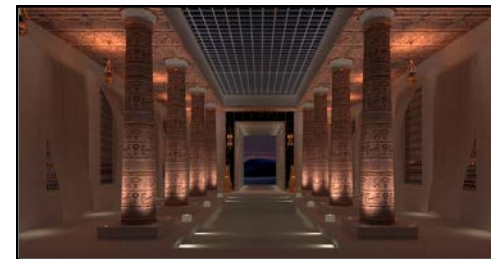

PAMELLA SILVA

INTERIOR DESIGNER

Email: contact@pamellasilva.com

Website: www.pamellasilva.com

Location: Sydney, Australia

Additional Work: 3D Modelling

Egyptian Wellness Centre

Location

Aswan, Egypt

Area

70 m2

Concept

The Egyptian Wellness Centre immerses visitors in the grandeur of Ancient Egypt, centred around a luxurious pool with Sahara Desert views. Opulent marble floors and hieroglyphic-adorned columns evoke the era's architectural richness. A neutral palette with gold accents mirrors desert sands, while white curtains provide serenity. Golden cat sculptures at the entrance symbolise reverence. Daylight illuminates the pool, creating a captivating visual narrative, and an open lattice ceiling invites stargazing. The design transports visitors to an era of timeless beauty and tranquillity.

Software & Skills

3ds Max + V-Ray

Photoshop