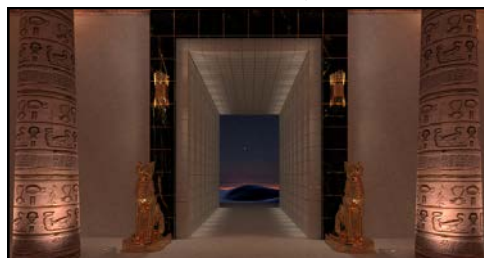

PAMELLA SILVA

INTERIOR DESIGNER

Email: contact@pamellasilva.com

Website: www.pamellasilva.com

Location: Sydney, Australia

Additional Work: 3D Modelling

Egyptian Wellness Centre

Location

Aswan, Egypt

Area

70 m2

Concept

The Egyptian Wellness Centre immerses visitors in the grandeur of Ancient Egypt, centred around a luxurious pool with Sahara Desert views. Opulent marble floors and hieroglyphic-adorned columns evoke the era's architectural richness. A neutral palette with gold accents mirrors desert sands, while white curtains provide serenity. Golden cat sculptures at the entrance symbolise reverence. Daylight illuminates the pool, creating a captivating visual narrative, and an open lattice ceiling invites stargazing. The design transports visitors to an era of timeless beauty and tranquillity.

Software & Skills

3ds Max + V-Ray

Photoshop