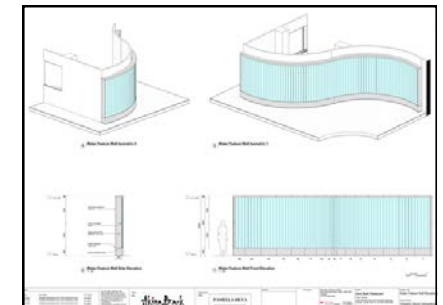

PAMELLA SILVA

INTERIOR DESIGNER

Email: contact@pamellasilva.com

Website: www.pamellasilva.com

Location: Sydney, Australia

Project Akira Back

Modern Japanese Restaurant

Address

Level 2, Northern end of the Overseas Passenger Terminal, Circular Quay W, The Rocks NSW

Area

1338 m2

Concept

Akira Back Restaurant in Sydney draws inspiration from the elemental force of Water, embodied in Chef Akira Back's modern Japanese cuisine. With a profound connection to water through his background as a snowboarder, Chef Akira emphasises seafood in his culinary journey. The restaurant's design mirrors the ebb and flow of tides, featuring water-themed elements, alabaster bars, and turquoise hues, creating a stylish and elegant space that pays homage to the sea.

Software & Skills

Revit

SketchUp + V-Ray

Photoshop

Hand Drawing