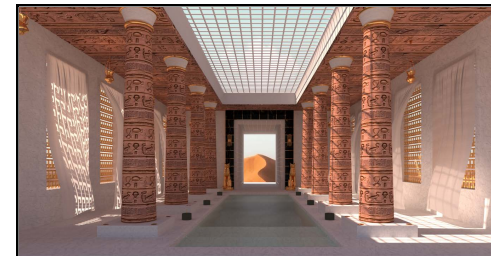

PAMELLA SILVA

INTERIOR DESIGNER

Email: contact@pamellasilva.com

Website: www.pamellasilva.com

Location: Sydney, Australia

Additional Work: 3D Modelling

Egyptian Wellness Centre

Location

Aswan, Egypt

Area

70 m2

Concept

The Egyptian Wellness Centre immerses visitors in the grandeur of Ancient Egypt, centred around a luxurious pool with Sahara Desert views. Opulent marble floors and hieroglyphic-adorned columns evoke the era's architectural richness. A neutral palette with gold accents mirrors desert sands, while white curtains provide serenity. Golden cat sculptures at the entrance symbolise reverence. Daylight illuminates the pool, creating a captivating visual narrative, and an open lattice ceiling invites stargazing. The design transports visitors to an era of timeless beauty and tranquillity.

Software & Skills

3ds Max + V-Ray

Photoshop