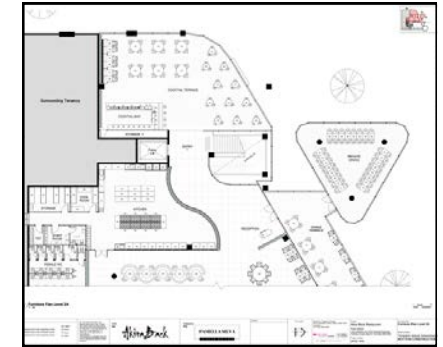

PAMELLA SILVA

INTERIOR DESIGNER

Email: contact@pamellasilva.com

Website: www.pamellasilva.com

Location: Sydney, Australia

Project Akira Back

Modern Japanese Restaurant

Address

Level 2, Northern end of the Overseas Passenger Terminal, Circular Quay W, The Rocks NSW

Area

1338 m2

Concept

Akira Back Restaurant in Sydney draws inspiration from the elemental force of Water, embodied in Chef Akira Back's modern Japanese cuisine. With a profound connection to water through his background as a snowboarder, Chef Akira emphasises seafood in his culinary journey. The restaurant's design mirrors the ebb and flow of tides, featuring water-themed elements, alabaster bars, and turquoise hues, creating a stylish and elegant space that pays homage to the sea.

Software & Skills

Revit

SketchUp + V-Ray

Photoshop

Hand Drawing