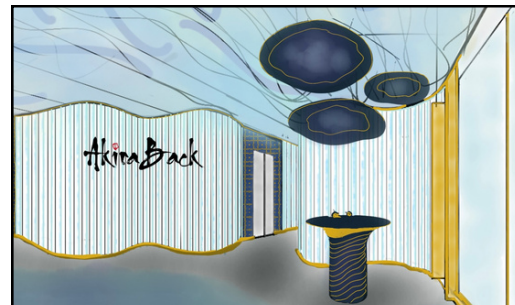

PAMELLA SILVA

INTERIOR DESIGNER

Email: contact@pamellasilva.com

Website: www.pamellasilva.com

Location: Sydney, Australia

Project Akira Back

Modern Japanese Restaurant

Address

Level 2, Northern end of the Overseas Passenger Terminal, Circular Quay W, The Rocks NSW

Area

1338 m2

Concept

Akira Back Restaurant in Sydney draws inspiration from the elemental force of Water, embodied in Chef Akira Back's modern Japanese cuisine. With a profound connection to water through his background as a snowboarder, Chef Akira emphasises seafood in his culinary journey. The restaurant's design mirrors the ebb and flow of tides, featuring water-themed elements, alabaster bars, and turquoise hues, creating a stylish and elegant space that pays homage to the sea.

Software & Skills

Revit

SketchUp + V-Ray

Photoshop

Hand Drawing