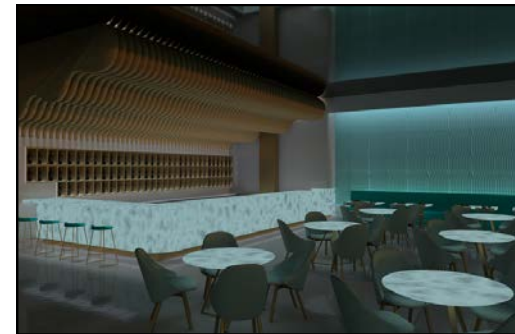

PAMELLA SILVA

INTERIOR DESIGNER

Email: contact@pamellasilva.com

Website: www.pamellasilva.com

Location: Sydney, Australia

Project Akira Back

Modern Japanese Restaurant

Address

Level 2, Northern end of the Overseas Passenger Terminal, Circular Quay W, The Rocks NSW

Area

1338 m2

Concept

Akira Back Restaurant in Sydney draws inspiration from the elemental force of Water, embodied in Chef Akira Back's modern Japanese cuisine. With a profound connection to water through his background as a snowboarder, Chef Akira emphasises seafood in his culinary journey. The restaurant's design mirrors the ebb and flow of tides, featuring water-themed elements, alabaster bars, and turquoise hues, creating a stylish and elegant space that pays homage to the sea.

Software & Skills

Revit

SketchUp + V-Ray

Photoshop

Hand Drawing