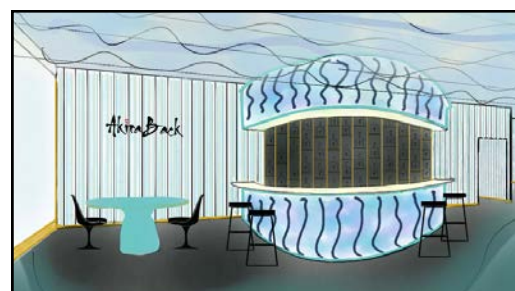

PAMELLA SILVA

INTERIOR DESIGNER

Email: contact@pamellasilva.com

Website: www.pamellasilva.com

Location: Sydney, Australia

Project Akira Back

Modern Japanese Restaurant

Address

Level 2, Northern end of the Overseas Passenger Terminal, Circular Quay W, The Rocks NSW

Area

1338 m2

Concept

Akira Back Restaurant in Sydney draws inspiration from the elemental force of Water, embodied in Chef Akira Back's modern Japanese cuisine. With a profound connection to water through his background as a snowboarder, Chef Akira emphasises seafood in his culinary journey. The restaurant's design mirrors the ebb and flow of tides, featuring water-themed elements, alabaster bars, and turquoise hues, creating a stylish and elegant space that pays homage to the sea.

Software & Skills

Revit

SketchUp + V-Ray

Photoshop

Hand Drawing